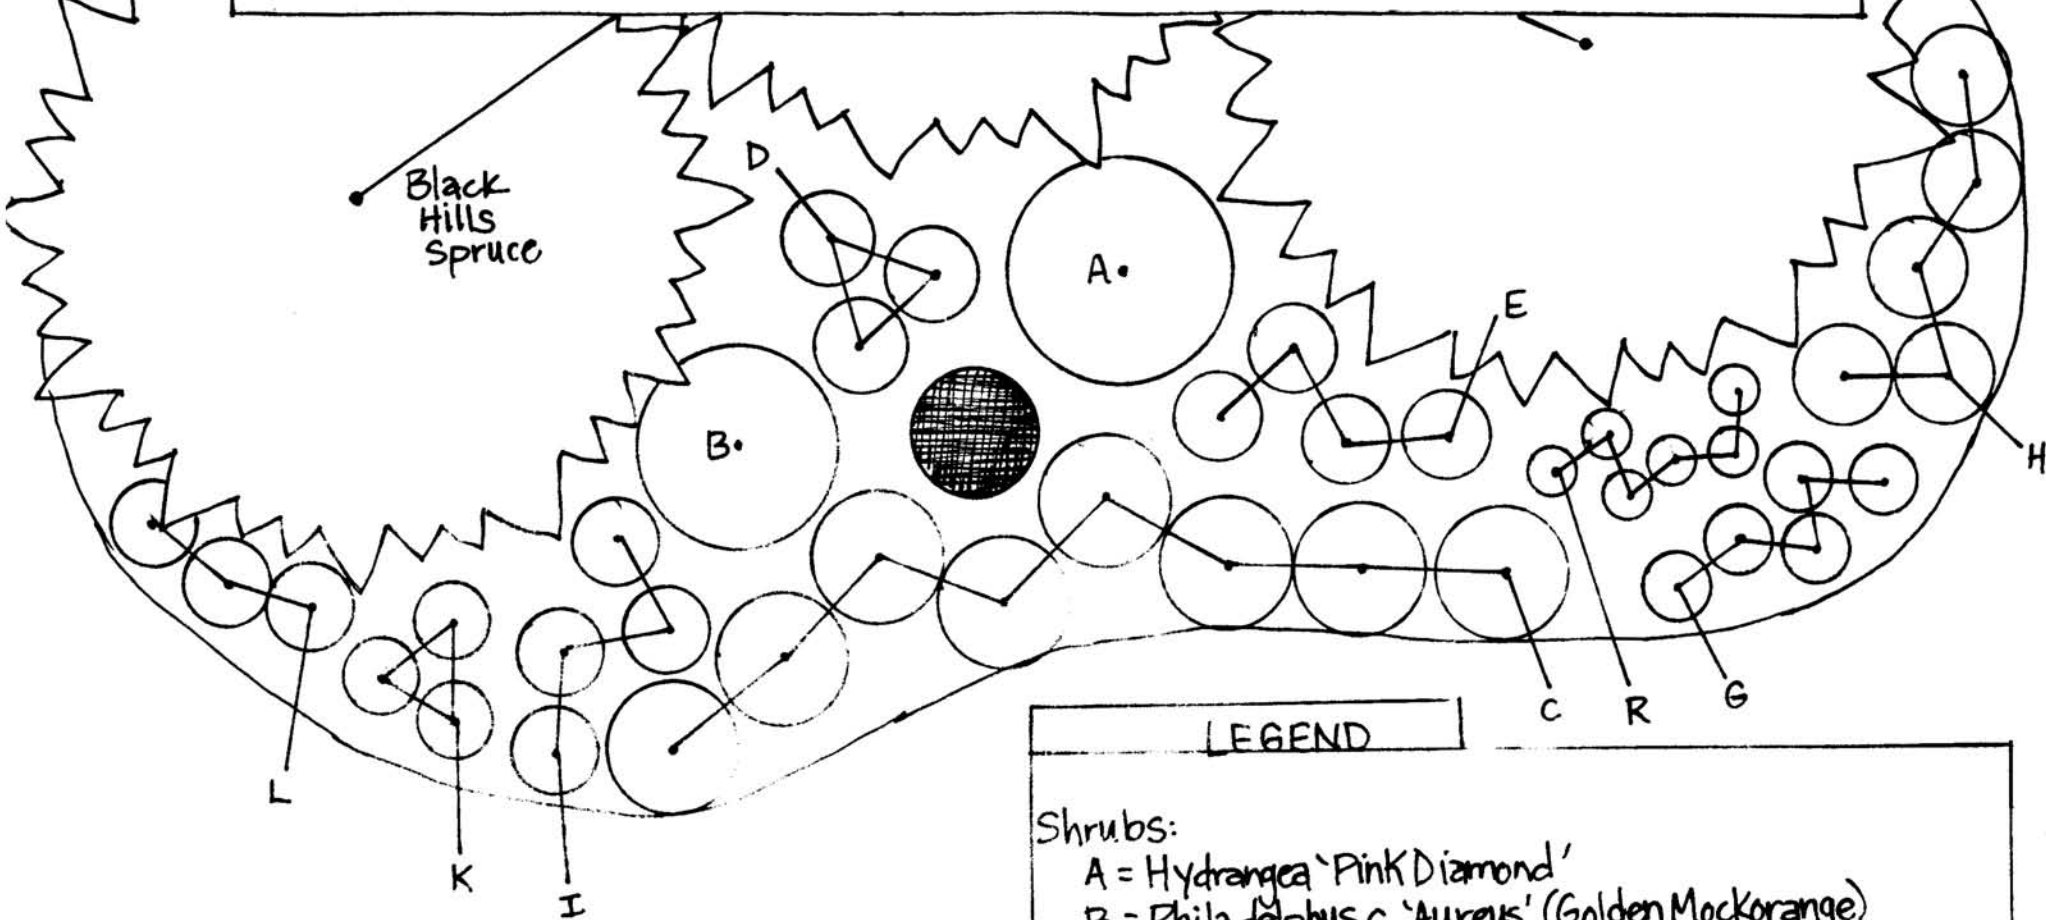

PART SUN / PART SHADE GARDEN DESIGN

LEGEND

Shrubs:

- A = Hydrangea 'Pink Diamond'
- B = Philadelphus c. 'Aureus' (Golden Mockorange)
- C = Spiraea 'Little Princess'

Perennials:

- D = Cimicifuga 'Hillside Black Beauty' (Fairy Candles)
- E = Perovskia 'Atriplicifolia' (Russian Sage)
- G = Hemerocallis 'Black-Eyed Stella'
- H = Geranium 'Johnson's Blue'
- I = Aster novae-angliae 'Purple Dome'
- K = Salvia 'May Night'
- L = Hakonechloa macro aureola (Hakone Grass)
- R = Lilium tigrinum 'Red' (Red Tiger Lily)

□ = 1/4" = 1 sq. ft.

● = bird bath